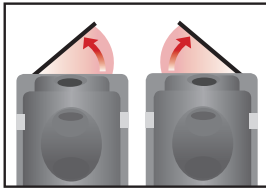

Dogit Design Cargo

dog carrier

With Dogit Design Cargo, your pet goes where you go. Via plane, train, boat or automobile pet transportation has never been safer or more convenient

SUPERIOR FEATURES

- Durable, thick-wall, pet-friendly construction
- Smooth contoured front entrance ensures no sharp edges
- Meets and exceeds airline regulations
- 3-in-1: use as carrier, bed, or for crate training
- Complete ventilation
- Reinforced vent openings
- Secure locking mechanism
- Waste collection gutter
- 4-corner attachment points
- Portable accessory compartment
- Snap-on water bowl

Door can be opened from either left or right for ease of access

Product Code	500 (Small)	600 (Medium)	700 (Large)	800 (X-Large)
Dimensions L x W x H	70 x 50 x 49 cm	83 x 57 x 59 cm	93 x 66 x 67 cm	104 x 75 x 77 cm
Max Dog height	For dogs with maximum height of 49 cm	For dogs with maximum height of 59 cm	For dogs with maximum height of 67 cm	For dogs with maximum height of 77 cm