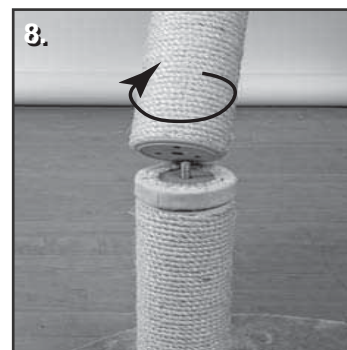

LOOKOUT

Assembly Instructions
Instructions d'assemblage

Important: Assemble furniture in numerical sequence and make sure you use the correct screws.
All hardware is provided, no other tools required.

Important : Assembler le meuble dans l'ordre numérique et s'assurer d'utiliser les bonnes vis. Toute la quincaillerie est fournie, aucun autre outil n'est nécessaire.

Screws / Vis:

Distributed by:
Canada: Rolf C. Hagen Inc., Montreal, QC H9X 0A2
Printed in China Ver: 36/08-INT

LOOKOUT

Cat Furniture
Meuble pour chats

- Natural, hand-woven banana-leaf material
- Durable construction
- Sisal scratching posts
- Comfortable napping areas
- Practical corner design
- Removeable, washable mats

Dimensions (approx.):
81 x 58 x 100 cm
(31.9" x 22.8" x 39.4")

Distributed by:
Canada: **Rolf C. Hagen Inc.**, Montreal, QC H9X 0A2
Made in China
Ver: 36/08-INT

DEN

Cat Bed

Lit pour chats

- Natural, hand-woven banana-leaf material
- Removeable, washable mat
- Matière naturelle tressée à partir de feuilles de bananes
- Coussin amovible et lavable

Dimensions (approx.):
47.5 x 47.5 x 61.3 cm
(18.7" x 18.7" x 24.1")

Distributed by:
Canada: **Rolf C. Hagen Inc.**, Montreal, QC H9X 0A2
Made in China
Ver: 36/08-INT

DAYBED

Cat Bed

Lit pour chats

- Natural, hand-woven banana-leaf material
- Removeable, washable mat
- Matière naturelle tressée à partir de feuilles de bananes
- Coussin amovible et lavable