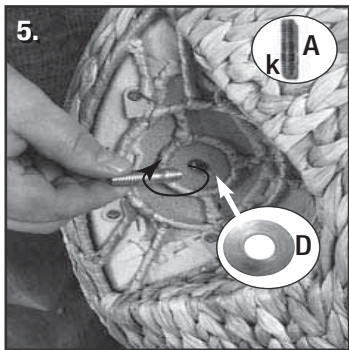

LOOKOUT

Assembly Instructions
Instructions d'assemblage

Important: Assemble furniture in numerical sequence and make sure you use the correct screws.
All hardware is provided, no other tools required.

Important : Assembler le meuble dans l'ordre numérique et s'assurer d'utiliser les bonnes vis. Toute la quincaillerie est fournie, aucun autre outil n'est nécessaire.

Screws / Vis:

Distributed by:
Canada: Rolf C. Hagen Inc., Montreal, QC H9X 0A2
Printed in China Ver: 36/08-INT

LOOKOUT

Cat Furniture
Meuble pour chats

- Natural, hand-woven banana-leaf material
- Durable construction
- Sisal scratching posts
- Comfortable napping areas
- Practical corner design
- Removeable, washable mats

Dimensions (approx.):
81 x 58 x 100 cm
(31.9" x 22.8" x 39.4")

Distributed by:
Canada: **Rolf C. Hagen Inc.**, Montreal, QC H9X 0A2
Made in China
Ver: 36/08-INT

DEN

Cat Bed

Lit pour chats

- Natural, hand-woven banana-leaf material
- Removeable, washable mat
- Matière naturelle tressée à partir de feuilles de bananes
- Coussin amovible et lavable

Dimensions (approx.):
51 x 39.5 x 16.5 cm
(20" x 15.5" x 6.4")

Distributed by:
Canada: **Rolf C. Hagen Inc.**, Montreal, QC H9X 0A2
Made in China
Ver: 36/08-INT

DIVAN

Cat Bed

Lit pour chats

- Natural, hand-woven banana-leaf material
- Removeable, washable mat
- Matière naturelle tressée à partir de feuilles de bananes
- Coussin amovible et lavable