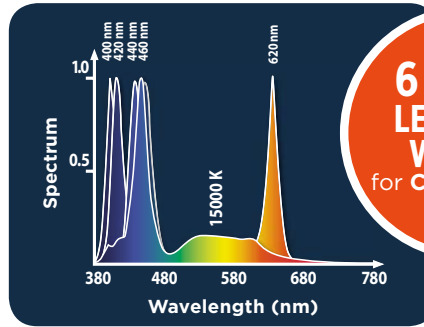

Wide-angle light dispersion (120° angle) ensures full aquarium coverage and uniform lighting

**20%
BRIGHTER**
than the previous
generation

FULL SPECTRUM MARINE & REEF LED LIGHTING

NEW!

POWERFUL DAY & NIGHT ILLUMINATION

3-setting illuminated, dimmable touch switch provides daytime, night time or off selection options.

Relative Spectral Energy Distribution

6 UNIQUE LED BAND WIDTHS for Coral Growth & Color

WATERPROOF LESS LIGHT LOSS