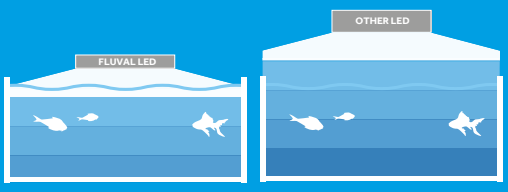

3-setting illuminated, dimmable touch switch provides daytime, night time or off selection options.

Relative Spectral Energy Distribution

5 UNIQUE LED BAND WIDTHS
for Plant Growth, Color & Health

WATERPROOF LESS LIGHT LOSS

With an IPX7 waterproof rating, the Fresh & Plant 2.0 LED can be mounted directly above the water surface for greater light penetration and efficiency.

The Fresh & Plant 2.0 LED can not only endure regular splashing, but even temporary submersion in the event the unit is dropped under water accidentally.