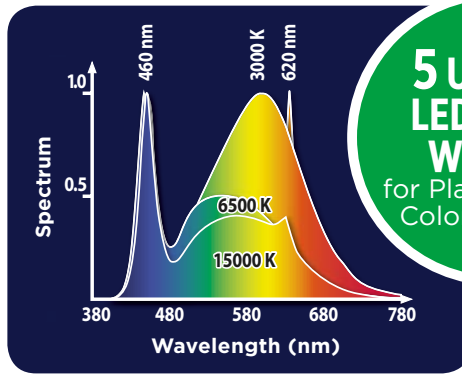

Wide-angle light dispersion (120° angle) ensures
full aquarium coverage and
uniform lighting

**20%
BRIGHTER**
than the previous
generation

FULL SPECTRUM Freshwater & Plant LED Lighting

NEW!

POWERFUL DAY & NIGHT ILLUMINATION

3-setting illuminated, dimmable touch switch provides daytime, night time or off selection options.

Relative Spectral Energy Distribution

5 UNIQUE LED BAND WIDTHS
for Plant Growth, Color & Health

WATERPROOF LESS LIGHT LOSS

	61 cm (24") LED	91 cm (36") LED	122 cm (48") LED
ITEM #	A3990	A3991	A3992
SIZE	61 cm - 85 cm (24" - 34")	91 cm - 122 cm (36" - 48")	122 cm - 153 cm (48" - 60")
WATTAGE	32 W	46 W	59 W
LUMENS	2350 lm	3300 lm	4250 lm
COLOR TEMPERATURE	7500 K	7500 K	7500 K
LEDS	168	252	356
LIFETIME HOURS	50 000	50 000	50 000