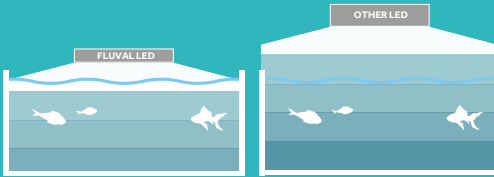

WATERPROOF LESS LIGHT LOSS

With an IPX7 waterproof rating, the Marine & Reef 2.0 LED can be mounted directly above the water surface for greater light penetration and efficiency.