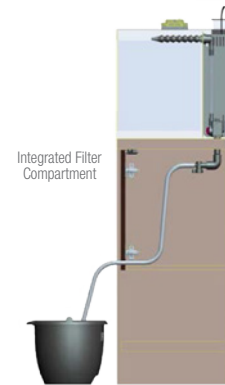

# Unique, integrated water change system

Change up-to 20% of aquarium volume without exposing corals to air.

Unique drainage assembly discreetly situated in the rear filter compartment connects to a simple valve system inside the cabinet.

- Simple Valve
- Quickly Drains Filter Compartment
- Saltwater mix can be poured into compartment
- Drain hose neatly stored in cabinet