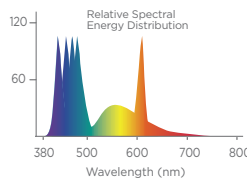

100%

LED spectral combination equals a complete multi-spectrum lighting solution