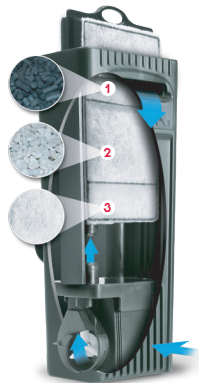

MARINA®

MARINA INTERNAL FILTER

Compact, powerful filter with 3 stage easy maintenance power cartridge.

Waterfall spout for oxygenation

POWER CARTRIDGE

1. Removes pollutants and odours.
2. Removes toxic ammonia.
3. Captures floating debris.