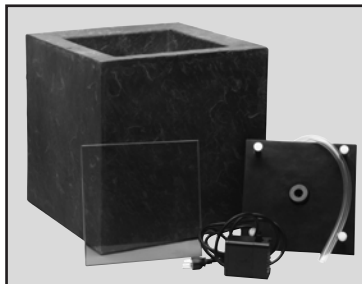

ERHÄLTICHE ANBAUTEILE:

- Unter Wasser tauchbare LED Teichlampe
- Power Glo LED Teichlampe PT1560
- Kies

MATERIALES INCLUIDOS:

- Sus elementos de decoración Laguna
- Una mesa con cubierta de vidrio
- Bomba de agua (760 LPH/200 GPH)

PRODUCTOS ADICIONALES:

- Luces LED sumergibles PowerGlo para estanque
- Luces de acentuación PT1560 de diodo luminoso (LED)
- Cristales de roca

IMPORTANT: READ INSTRUCTIONS AND SAFETY WARNINGS SUPPLIED WITH PUMP PRIOR TO PUMP INSTALLATION AND OPERATION. IN HARSH CLIMATE ZONES, IT IS STRONGLY RECOMMENDED TO DRAIN AND STORE INDOORS FOR THE WINTER.

IMPORTANT : LIRE LES DIRECTIVES ET LES AVERTISSEMENTS CONCERNANT LA SÉCURITÉ FOURNIS AVEC LA POMPE AVANT DE L'INSTALLER ET DE LA METTRE EN MARCHE. DANS LES ZONES AU CLIMAT RIGOREUX, IL EST FORTEMENT RECOMMANDÉ DE VIDER ET DE RANGER L'ÉQUIPEMENT À L'INTÉRIEUR DURANT L'HIVER.

WICHTIG: LESEN SIE DIE GEBRAUCHSANLEITUNG UND DIE SICHERHEITSHINWEISE FÜR DIE PUMPE, BEVOR SIE DIE PUMPE INSTALLIEREN UND IN BETRIEB NEHMEN. IN RAUEN KLIMAZONEN IST ES EMPFEHLENSWERT, DAS WASSER IM WINTER AUS DER EINHEIT ABZULASSEN UND DIE EINHEIT IN GESCHLOSSENEN RÄUMEN ZU LAGERN.

IMPORTANTE: LEA LAS INSTRUCCIONES Y LAS ADVERTENCIAS DE SEGURIDAD QUE INCLUYE LA BOMBA ANTES DE INSTALARLA Y USARLA. EN ZONAS CLIMÁTICAS HOSTILES, SE RECOMIENDA ENFÁTICAMENTE VACIAR EL PRODUCTO Y GUARDARLO EN EL INTERIOR DURANTE EL INVIERNO.